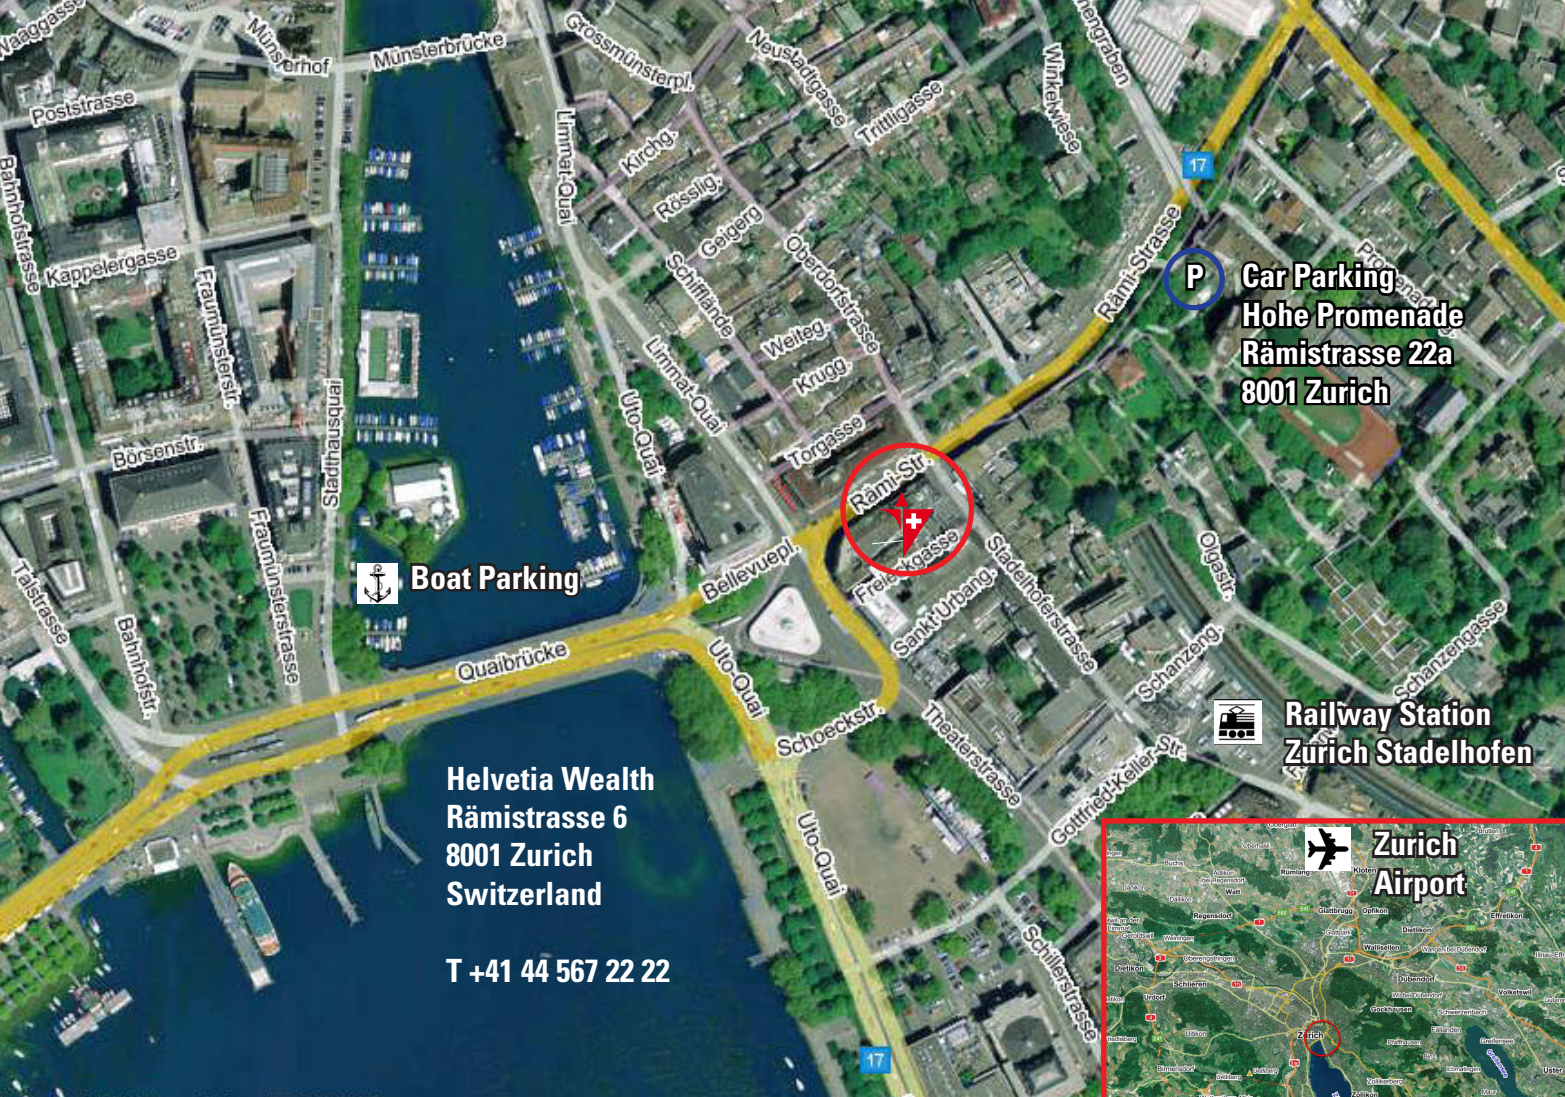

Car Parking
Hohe Promenade
Rämistrasse 22a
8001 Zurich

Boat Parking

Helvetia Wealth
Rämistrasse 6
8001 Zurich
Switzerland

T +41 44 567 22 22

Railway Station
Zurich Stadelhofen

Zurich
Airport

17